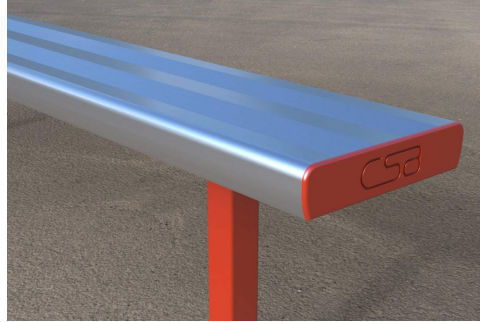

Commercial Systems Australia Pty. Ltd.

AL1001: Aluminium Bench

DIMENSIONS

Length: 2000mm | Width: 250mm |
Height: 450mm

Also available in 3000mm, 4000mm and
6000mm Lengths

MATERIALS

Frame: Mild Steel
Planks: Aluminium bench

FINISHES

Frame: Powdercoated | Hot Dipped
Galvanised
Planks: Natural aluminium

Note: Any standard Dulux colour
available for powdercoated frames.
[Click here for Dulux Powdercoating
Chart.](#)

*Eternity, Zeus and Intensity ranges incur
additional charges*

FIXINGS

Bolt down fixing

OTHER OPTIONS

Custom Lengths available up to 6000mm

TOP VIEW

FRONT VIEW

END VIEW