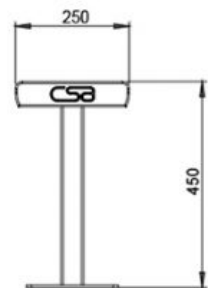

Commercial Systems Australia Pty. Ltd.

AL1001: Aluminium Bench

DIMENSIONS

Length: 2000mm | Width: 250mm |
Height: 450mm

Also available in 3000mm, 4000mm and
6000mm Lengths

MATERIALS

Frame: Mild Steel
Planks: Aluminium bench

FIXINGS

Bolt down fixing

OTHER OPTIONS

Custom Lengths available up to 6000mm

TOP VIEW

FRONT VIEW

END VIEW