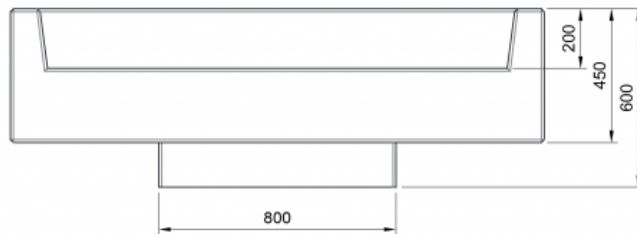

Commercial Systems Australia Pty. Ltd.

CC6011: Concrete Wharf Seat

DIMENSIONS

Length: 1800mm | Width: 500mm |
Height: 600mm

MATERIALS

The default and most popular colour of the concrete finish is in Charcoal, as shown in the above images.

FIXINGS

Bolt down fixing | Freestanding

Top view

Perspective view

Front view

Right view