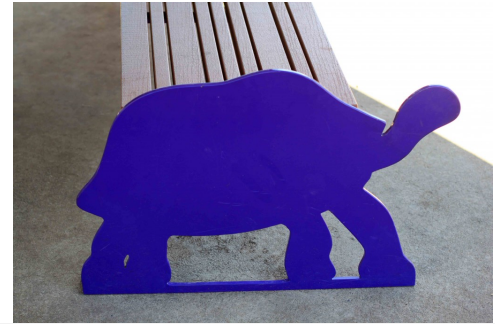

Commercial Systems Australia Pty. Ltd.

TM4570: Zoo Bench

DIMENSIONS

Length: 1800mm | Width: 755mm | Height: 455mm

MATERIALS

Frame: Mild steel
Battens: Australian Hardwood Timber |
Enviroslat Recycled Battens

FINISHES

Frame: Powdercoated
Battens: Quantum gold oil | Enviroslat
woodgrain

FIXINGS

Bolt down fixing | Extended leg

OTHER OPTIONS

Custom modifications available