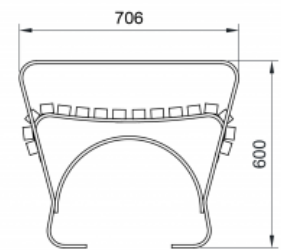

Commercial Systems Australia Pty. Ltd.

TM4135: Classic Bench

DIMENSIONS

Length: 1900mm | Width: 770mm | Height: 600mm

MATERIALS

Frame: Mild steel
Battens: Australian Hardwood Timber |
Enviroslat Recycled Battens

*Eternity, Zeus and Intensity ranges incur
additional charges*

FIXINGS

Bolt down fixing

OTHER OPTIONS

Armrests are optional for this product
Custom modifications available

Legs folded outwards

Legs folded inwards