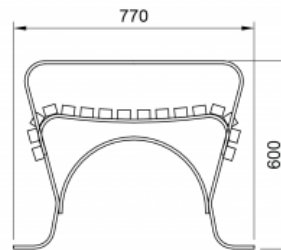

OTHER OPTIONS

Armrests are optional for this product
Custom modifications available

Legs folded outwards