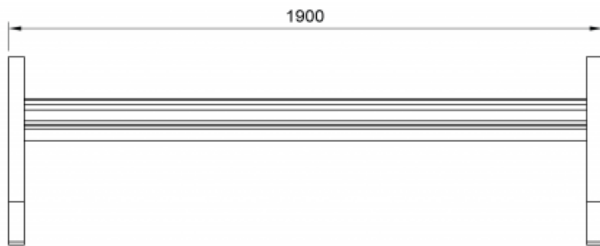

OTHER OPTIONS

Armrests are optional for this product
Custom modifications available

Legs folded outwards