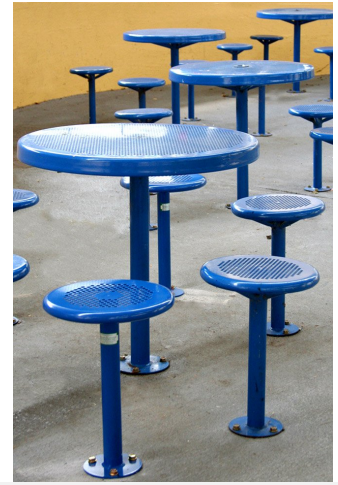

Commercial Systems Australia Pty. Ltd.

PM2053: The Market Stool

DIMENSIONS

Width: 325mm | Height: 450mm

MATERIALS

Frame: Mild steel

FINISHES

Frame: Powdercoated