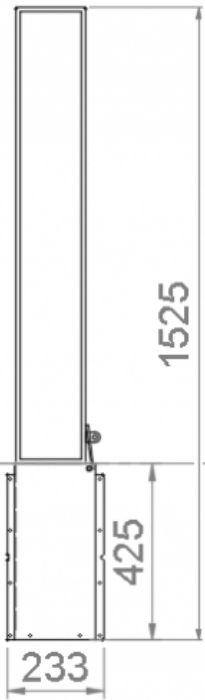

Commercial Systems Australia Pty. Ltd.

SB2200: Vivid Bollard

DIMENSIONS

Width: 170mm | Depth: 100mm | Height: 1100mm

MATERIALS

Mild steel | 304 Stainless steel

FINISHES

Powdercoated | Galvanised | Satin polished

OTHER OPTIONS

Custom modifications available

Top View

170

1100

Front view
(Internal Base Plate)

270

1100

Front view
(External Base Plate)

170

1100

Front view
(Internal Base Plate)

236

1500

400

Front view
(Extended leg)

1525

425

233

Front view
(Removable
in ground sleeve)