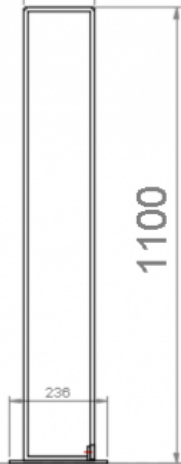

Commercial Systems Australia Pty. Ltd.

SB2200: Vivid Bollard

DIMENSIONS

Width: 170mm | Depth: 100mm | Height: 1100mm

MATERIALS

Mild steel | 304 Stainless steel

FINISHES

Powdercoated | Galvanised | Satin polished

OTHER OPTIONS

Custom modifications available

Top View

170

1100

Front view
(Internal Base Plate)

270

1100

Front view
(External Base Plate)

170

1100

Front view
(Internal Base Plate)

236

1500

400

Front view
(Extended leg)

1525

425

233

Front view
(Removable
in ground sleeve)