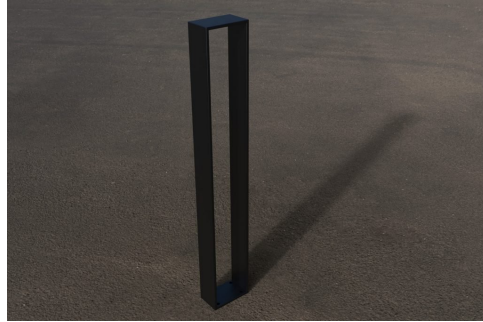

Commercial Systems Australia Pty. Ltd.

SB2200: Vivid Bollard

DIMENSIONS

Width: 170mm | Depth: 100mm | Height: 1100mm

MATERIALS

Mild steel | 304 Stainless steel

FINISHES

Powdercoated | Galvanised | Satin polished

Note: Any standard Dulux colour available for powdercoated frames.
[Click here for Dulux Powdercoating Chart.](#)

Eternity, Zeus and Intensity ranges incur additional charges

FIXINGS

Bolt down fixing (internal) | Bolt down fixing (external) | Extended leg | Removable In-Ground Sleeve | Hinged/Fold down

OTHER OPTIONS

Custom modifications available

Top View

170

1100

Front view
(Internal Base Plate)

270

1100

1525

425

233

Front view
(Removable
in ground sleeve)