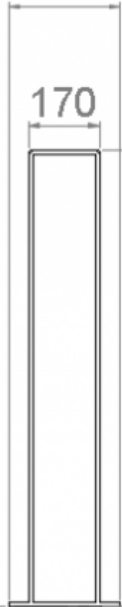

Commercial Systems Australia Pty. Ltd.

SB2200: Vivid Bollard

DIMENSIONS

Width: 170mm | Depth: 100mm | Height: 1100mm

MATERIALS

Mild steel | 304 Stainless steel

FINISHES

Powdercoated | Galvanised | Satin polished

OTHER OPTIONS

Custom modifications available

Top View

170

1100

Front view
(Internal Base Plate)

270

1100

Front view
(External Base Plate)

170

1100

Front view
(Internal Base Plate)

236

1500

400

Front view
(Extended leg)

1525

425

233

Front view
(Removable
in ground sleeve)