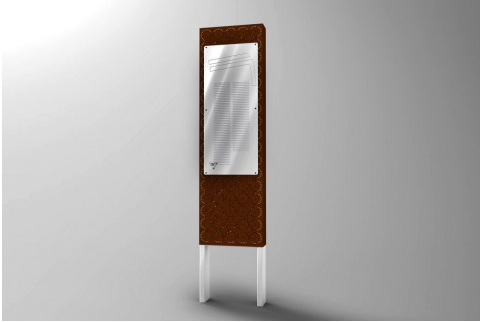

### DIMENSIONS

Width: 580mm | Height: 2000mm  
(Height can be customised)

### MATERIALS

Signage Panels: Corten steel | 304  
Stainless steel  
Frame: Mild steel  
Directory: 304 Stainless steel

### FINISHES

Frame: Galvanised | Powder coated  
Panels: Satin polished | Rustic Corten  
Sign: Satin polished