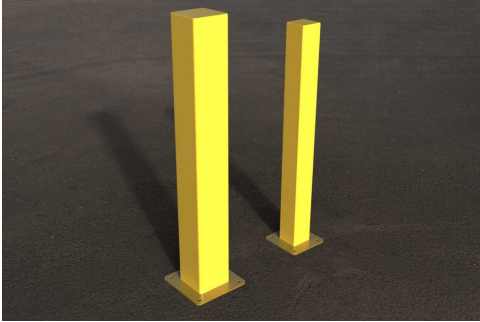

Commercial Systems Australia Pty. Ltd.

SB2140: Regal Bollard

DIMENSIONS

Square: 100 x 100 x 900mm | 150 x 150 x 1200mm

MATERIALS

Mild steel

FINISHES

Powdercoated

Note: Any standard Dulux colour available for powdercoated frames.
[Click here for Dulux Powdercoating Chart.](#)

Eternity, Zeus and Intensity ranges incur additional charges

FIXINGS

Bolt down fixing | Extended leg | Hinged Fold Down | In-Ground Removable Sleeve