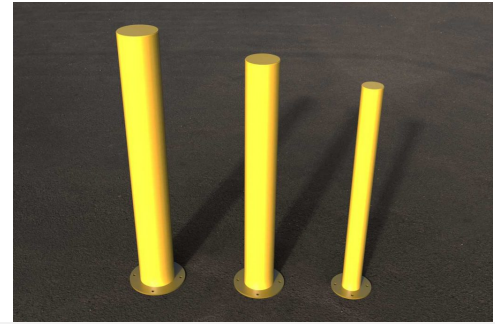

### DIMENSIONS

Diameter: 90mm | Height: 1000mm

Diameter: 140mm | Height: 1100mm

Diameter: 165mm | Height: 1200mm