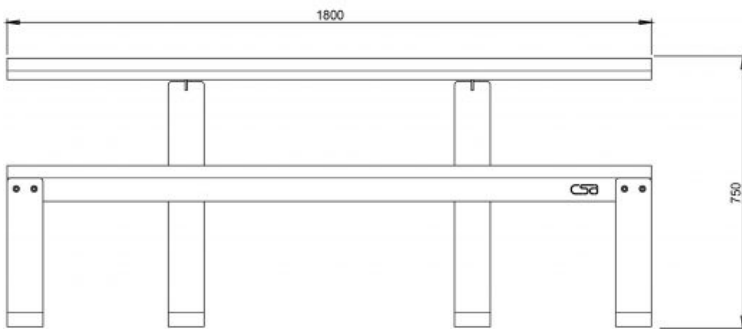

OTHER OPTIONS

Custom perforations available upon request.

FRONT VIEW