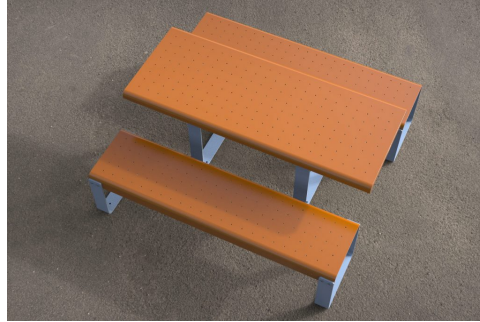

## HM3082-81: Edge Setting

### DIMENSIONS

Length: 1800mm | Height: 750mm

### MATERIALS

Bench Base and Table Top: Mild steel

Legs: Mild Steel or Stainless Steel