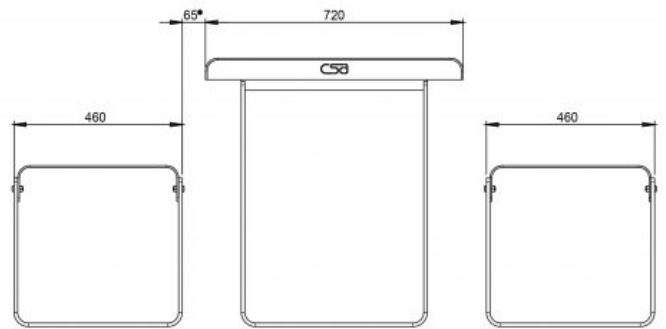

Commercial Systems Australia Pty. Ltd.

HM3082-81: Edge Setting

DIMENSIONS

Length: 1800mm | Height: 750mm

MATERIALS

Bench Base and Table Top: Mild steel

Legs: Mild Steel or Stainless Steel

FINISHES

Bench Base and Table Top:
Powdercoated

Legs: Powdercoated, Hot Dipped
Galvanised or Stainless Steel

Powdercoat colours can be mixed to
suit project requirements.

Note: Any standard Dulux colour
available for powdercoated frames.
[Click here for Dulux Powdercoating
Chart.](#)

*Eternity, Zeus and Intensity ranges incur
additional charges*

FIXINGS

Bolt down fixing | Extended leg

OTHER OPTIONS

Custom perforations available upon request.

END VIEW