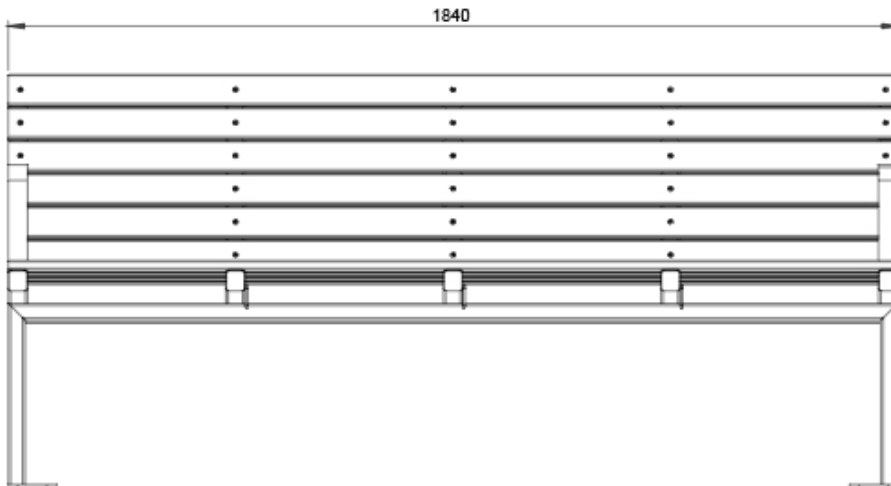

OTHER OPTIONS

Custom modifications available

FRONT VIEW