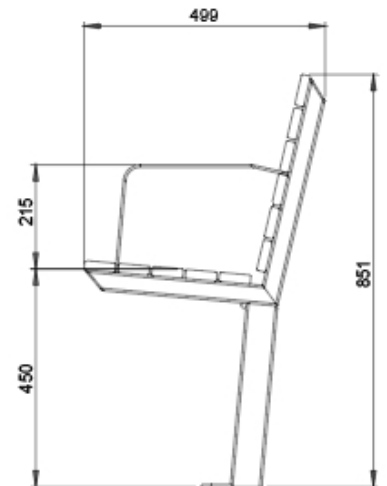

Commercial Systems Australia Pty. Ltd.

TM4770: Pod Seat

DIMENSIONS

Length: 1840mm | Width: 499mm |
Height: 851mm

MATERIALS

Frame: Mild steel
Battens: Australian Hardwood Timber |
Modwood Composite Battens

FINISHES

Frame: Powdercoated | Galvanised
Battens: Quantum oil | Modwood

FIXINGS

Bolt down fixing | Extended leg

OTHER OPTIONS

Custom modifications available

SIDE VIEW