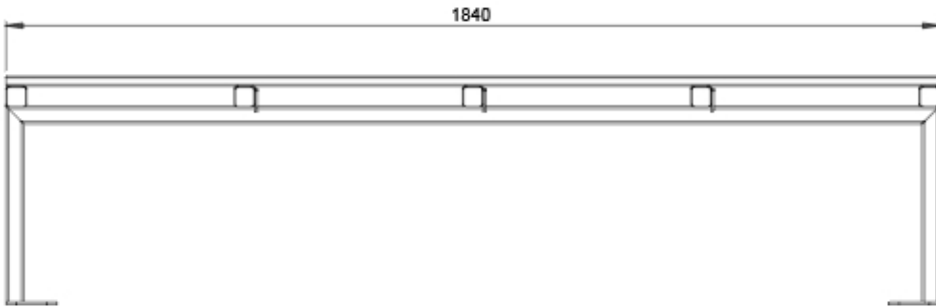

TM4771: Pod Bench

DIMENSIONS

Length: 1840mm | Width: 415mm |
Height: 450mm

MATERIALS

Frame: Mild steel
Battens: Australian Hardwood Timber |
Modwood Composite Battens

FINISHES

Frame: Powdercoated | Galvanised
Battens: Quantum oil | Modwood

FIXINGS

Bolt down fixing | Extended leg

OTHER OPTIONS

Custom modifications available

FRONT VIEW

SIDE VIEW