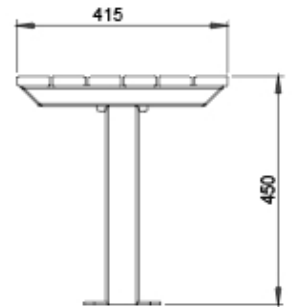

TM4771: Pod Bench

DIMENSIONS

Length: 1840mm | Width: 415mm |
Height: 450mm

MATERIALS

Frame: Mild steel
Battens: Australian Hardwood Timber |
Modwood Composite Battens

FINISHES

Frame: Powdercoated | Galvanised
Battens: Quantum oil | Modwood

FIXINGS

Bolt down fixing | Extended leg

OTHER OPTIONS

Custom modifications available

FRONT VIEW

SIDE VIEW