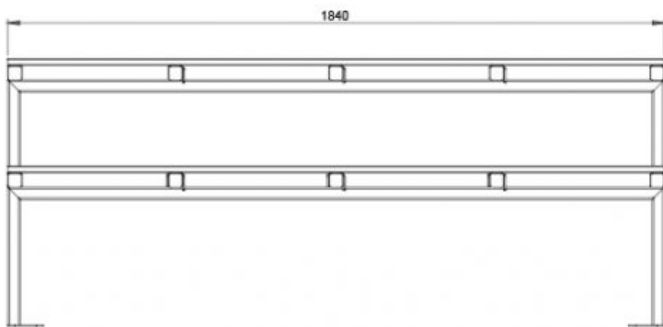

TM4772-71: Pod Picnic Setting

DIMENSIONS

Length: 1840mm | Width: 1665*mm |
Height: 750mm

MATERIALS

Frame: Mild steel
Battens: Australian Hardwood Timber |
Modwood Composite Battens

FINISHES

Frame: Powdercoated | Galvanised
Battens: Quantum oil | Modwood

FIXINGS

Bolt down fixing | Extended leg

OTHER OPTIONS

Custom modifications available

FRONT VIEW