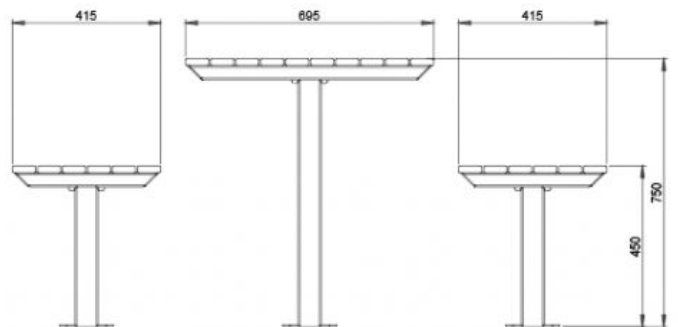

TM4772-71: Pod Picnic Setting

DIMENSIONS

Length: 1840mm | Width: 1665*mm |
Height: 750mm

MATERIALS

Frame: Mild steel
Battens: Australian Hardwood Timber |
Modwood Composite Battens

FINISHES

Frame: Powdercoated | Galvanised
Battens: Quantum oil | Modwood

FIXINGS

Bolt down fixing | Extended leg

OTHER OPTIONS

Custom modifications available

SIDE VIEW