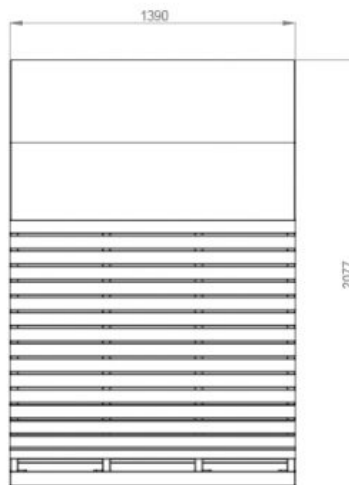

### DIMENSIONS

Width: 1627mm | Height: 2077mm  
| Length: 1390mm or 1840mm

Note: This product cannot be flat packed.

### OTHER OPTIONS

Roof Material Notes:

Solid PVC is completely waterproof and available in white, grey, black and a selection of primary colours.

PVC Blind Mesh is semi water repellent and available in a selection of earthy tones. This material offers a one way view through the fabric.

Black Tinted PVC is also available upon request for the smaller Pod settings. Discuss this option with the team at CSA.

FRONT VIEW

END VIEW

ISOMETRIC VIEW