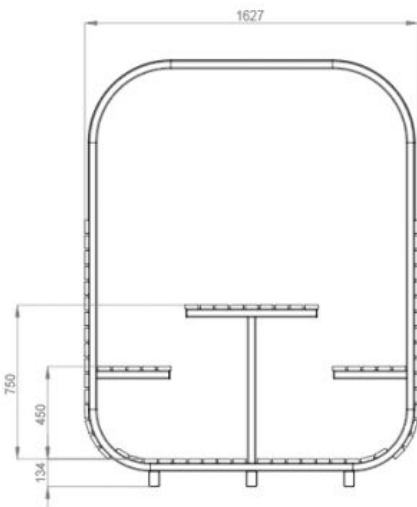

### DIMENSIONS

Width: 1627mm | Height: 2077mm  
| Length: 1390mm or 1840mm

Note: This product cannot be flat packed.

### FIXINGS

Freestanding with the option of bolting down (as standard).

Black Tinted PVC is also available upon request for the smaller Pod settings. Discuss this option with the team at CSA.

FRONT VIEW

END VIEW

ISOMETRIC VIEW