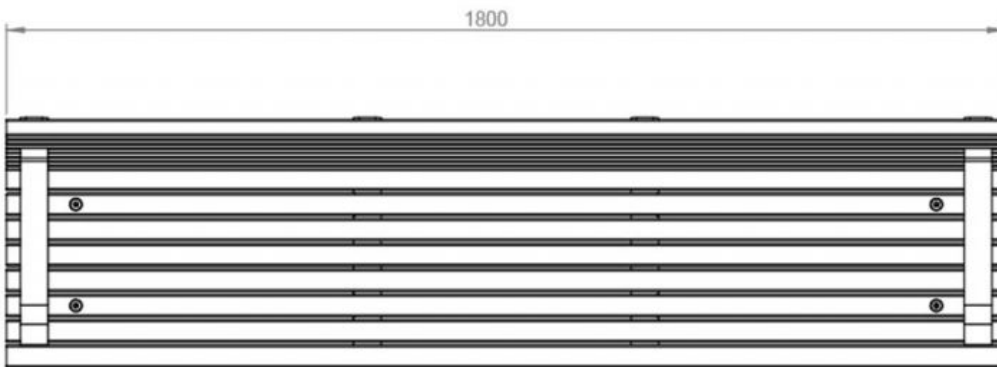

Commercial Systems Australia Pty. Ltd.

TM4750: Wall Mounted Seat with Arms

DIMENSIONS

Length: 1800mm | Width: 450mm |
Height: 40mm

MATERIALS

Frame: Mild steel
Battens: Australian Hardwood Timber
(Class 1) | Enviroslat Recycled Battens
in Walnut

FIXINGS

Chemset Fixing only to existing concrete wall.

OTHER OPTIONS

Furniture dimensions can be changed to suit length or width of existing concrete wall.

Arm Rests are standard on this product.

TOP VIEW

FRONT VIEW