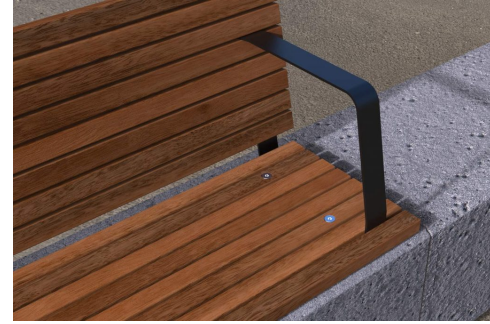

Commercial Systems Australia Pty. Ltd.

TM4750: Wall Mounted Seat with Arms

DIMENSIONS

Length: 1800mm | Width: 450mm |
Height: 40mm

MATERIALS

Frame: Mild steel
Battens: Australian Hardwood Timber
(Class 1) | Enviroslat Recycled Battens
in Walnut

FINISHES

Frame: Powdercoated | Galvanised

Battens: Quantum Gold oil | Enviroslat

Note: Any standard Dulux colour
available for powdercoated frames.
[Click here for Dulux Powdercoating
Chart.](#)

*Eternity, Zeus and Intensity ranges incur
additional charges*

FIXINGS

Chemset Fixing only to existing concrete wall.

OTHER OPTIONS

Furniture dimensions can be changed to suit length or width of existing concrete wall.

Arm Rests are standard on this product.

TOP VIEW

FRONT VIEW