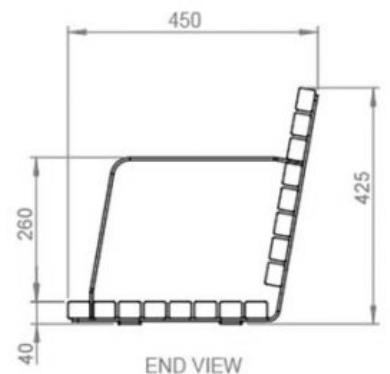

Commercial Systems Australia Pty. Ltd.

TM4750: Wall Mounted Seat with Arms

DIMENSIONS

Length: 1800mm | Width: 450mm |
Height: 40mm

MATERIALS

Frame: Mild steel
Battens: Australian Hardwood Timber
(Class 1) | Enviroslat Recycled Battens
in Walnut

FIXINGS

Chemset Fixing only to existing concrete wall.

OTHER OPTIONS

Furniture dimensions can be changed to suit length or width of existing concrete wall.

Arm Rests are standard on this product.

TOP VIEW

FRONT VIEW

END VIEW