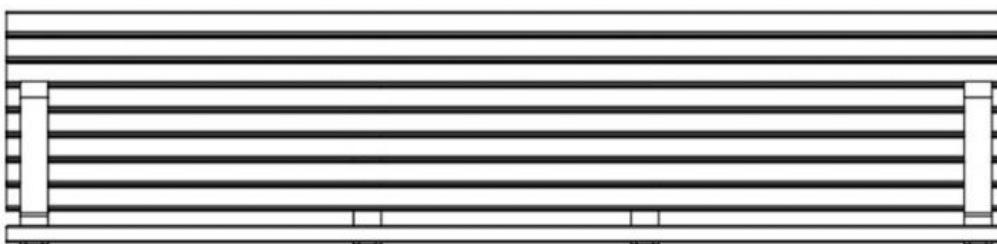

FIXINGS

Chemset Fixing only to existing concrete wall.

OTHER OPTIONS

Furniture dimensions can be changed to suit length or width of existing concrete wall.

Arm Rests are standard on this product.

TOP VIEW

FRONT VIEW

END VIEW