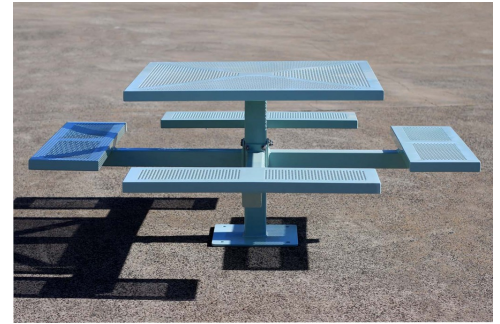

Commercial Systems Australia Pty. Ltd.

PM2096: College Perforated Setting

Family
friendly

DDA

DIMENSIONS

Length: 1900mm | Width: 1900mm | Height:
750mm (Table) and 450mm (Benches)

MATERIALS

Frame: Mild steel

FINISHES

Powdercoated

Note: Any standard Dulux colour available for
powdercoated frames. [Click here for Dulux
Powdercoating Chart.](#)

*Eternity, Zeus and Intensity ranges incur
additional charges*

FIXINGS

Bolt down fixing | Extended Leg

OTHER OPTIONS

Custom modifications available