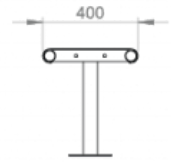

### DIMENSIONS

Minimum internal diameter: 2000mm |  
Width: 400mm | Height: 450mm

Custom sizes available

### FIXINGS

Bolt down fixing | Extended Leg

### OTHER OPTIONS

Custom modifications available

TOP VIEW

FRONT VIEW

RIGHT VIEW