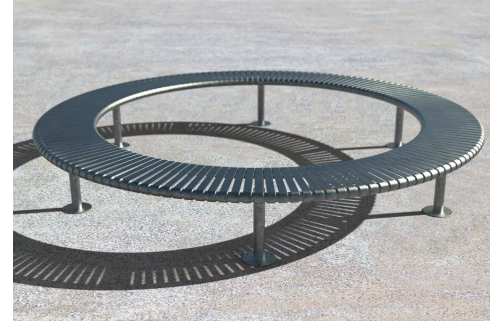

## HM3055: Circular Steel Slat Bench

### DIMENSIONS

Minimum internal diameter: 2000mm |  
Width: 400mm | Height: 450mm

Custom sizes available

### MATERIALS

Frame: Mild steel