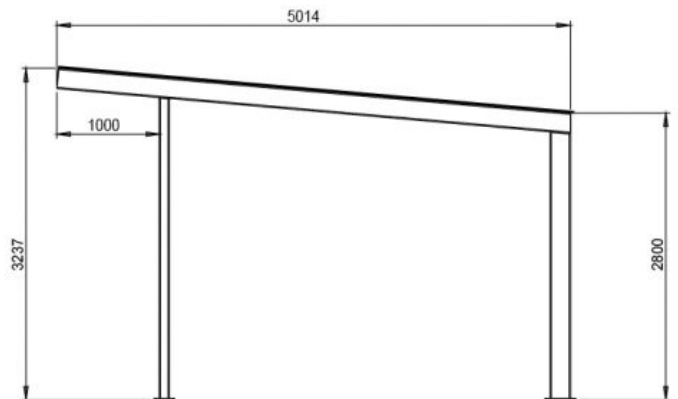

BS8211: South Shelter

Wheelchair Accessible

DIMENSIONS

Depth: 5.0m | Length: 6.0m | Height: 2.8-3.2m

MATERIALS

Frame: Mild steel

FINISHES

Frame: Galvanised | Galvanised and powder coated

FRONT VIEW

SIDE VIEW