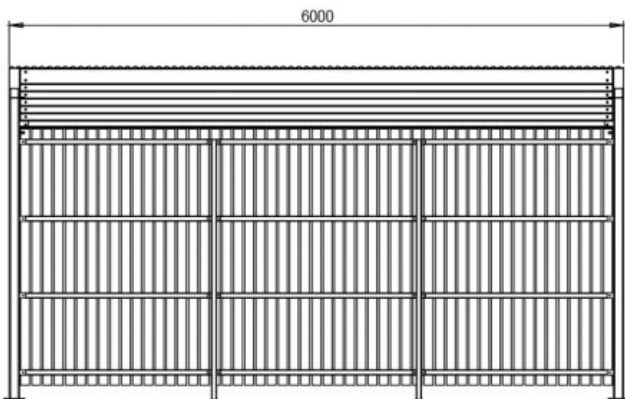

BS8211: South Shelter

Wheelchair Accessible

DIMENSIONS

Depth: 5.0m | Length: 6.0m | Height: 2.8-3.2m

MATERIALS

Frame: Mild steel

FINISHES

Frame: Galvanised | Galvanised and powder coated

FRONT VIEW

SIDE VIEW