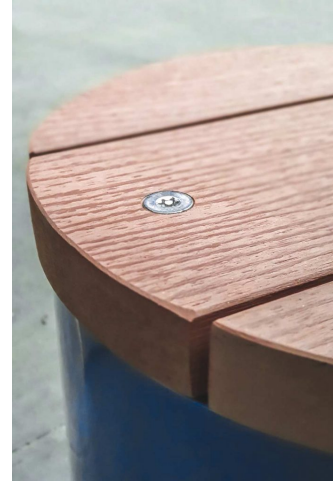

### DIMENSIONS

Length: 350mm | Width: 350mm |  
Height: 450mm