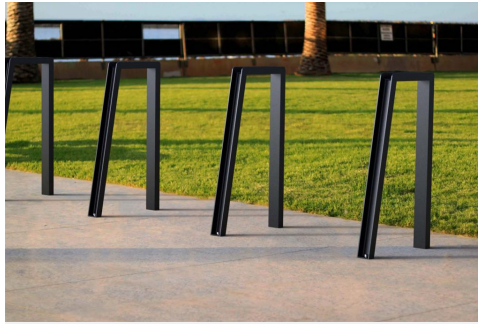

Commercial Systems Australia Pty. Ltd.

BR7300: Lisboa Bike Leaning Rail

DIMENSIONS

Length: 510mm | Width: 75mm | Height: 900mm

MATERIALS

Frame: Mild steel | Corten | 304 Stainless Steel

FINISHES

Frame: Galvanised | Powdercoated | Corten | Satin Polished