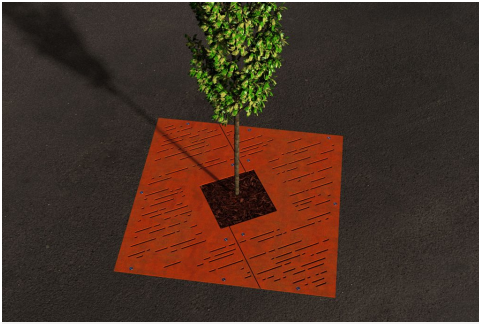

## TG1100: Lisboa Tree Grate

### DIMENSIONS

1200 x 1200mm with 350mm cut out | Custom sizing also available